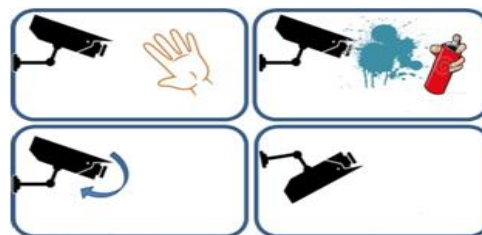

### Feature

- H.264 4MP (2688x1520) 30fps real time
- Advanced compression technology reduce 20% bandwidth
- Excellent night vision performance with low noise
- Built-in varifocal lens 2.8-12mm
- ESD & surge protection design
- Support SD card continuous recording
- 3 steps IR control
- 3-Axis bracket included
- Weather proof IP66
- Mobile view support (push video)
- POE support
- ONVIF compliant

Low Bandwidth

Save Until 20% of HDD Space

3-step IR Intensity

Tampering Detection