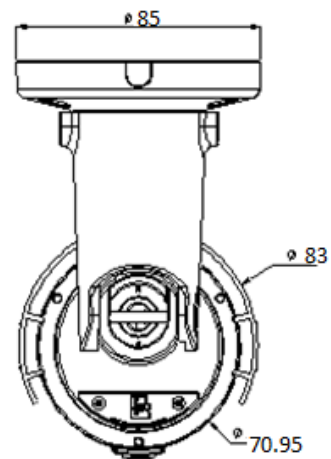

## Design Features

External zoom / Focus adjustment

External SD card slot with cover  
(Add rubber for waterproof)

## Dimension