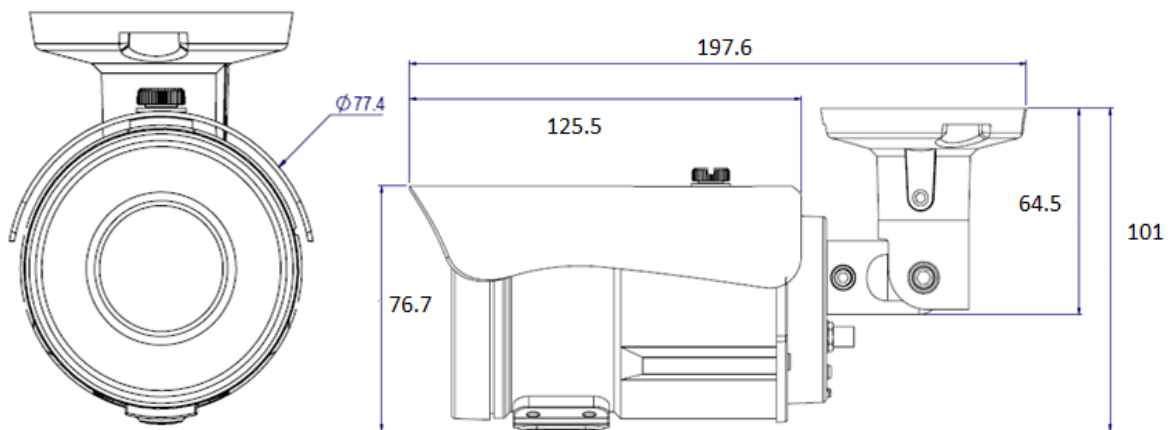

## Design Features

External zoom / Focus adjustment

External SD card slot with cover

## Dimension