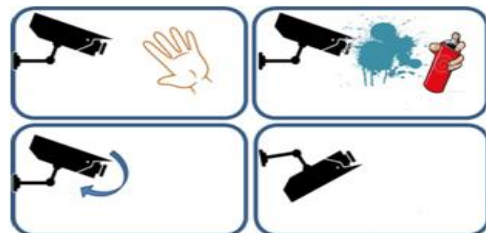

### Feature

- H.264 4MP (2688x1520) 30fps real time
- Advanced compression technology reduce 20% bandwidth
- ESD & surge protection design
- Support SD card continuous recording
- 3 areas motion detection & 3 areas privacy mask
- 3 steps IR control
- 3-Axis angle adjust
- Vandal proof & weather proof IP66
- Mobile view support (push video)
- Heater built-in option
- POE support
- ONVIF compliant

3-step IR Intensity

Privacy Mask

Save Until 20% of HDD Space

Tampering Detection