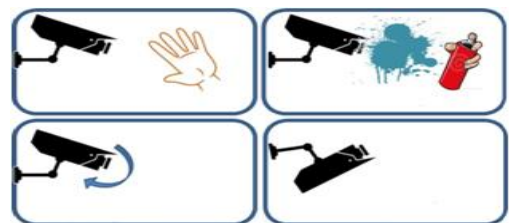

Tampering Detection