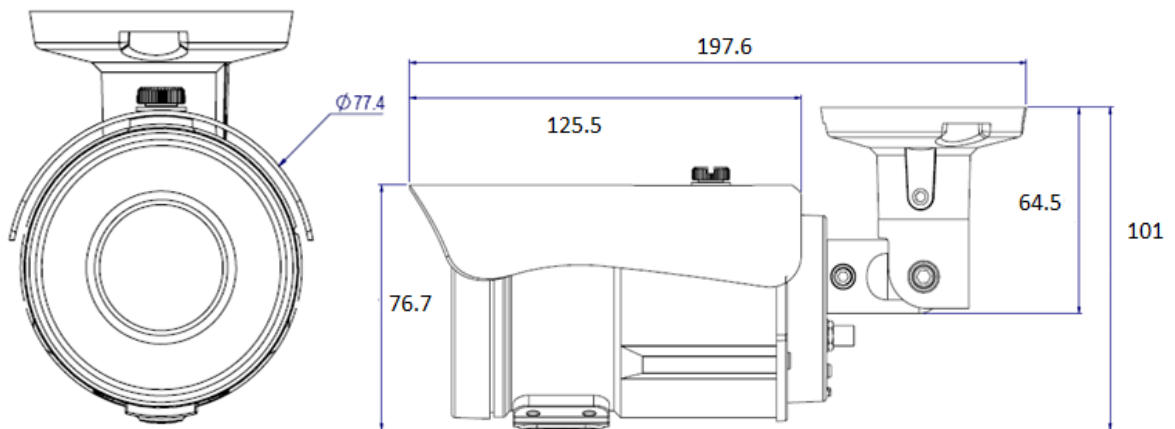

Certificate : CE , FCC , RoHS

*No SD card slot & local storage function for Argentina

Design Features

External zoom / Focus adjustment

External SD card slot with cover
(Add rubber for waterproof)

Dimension