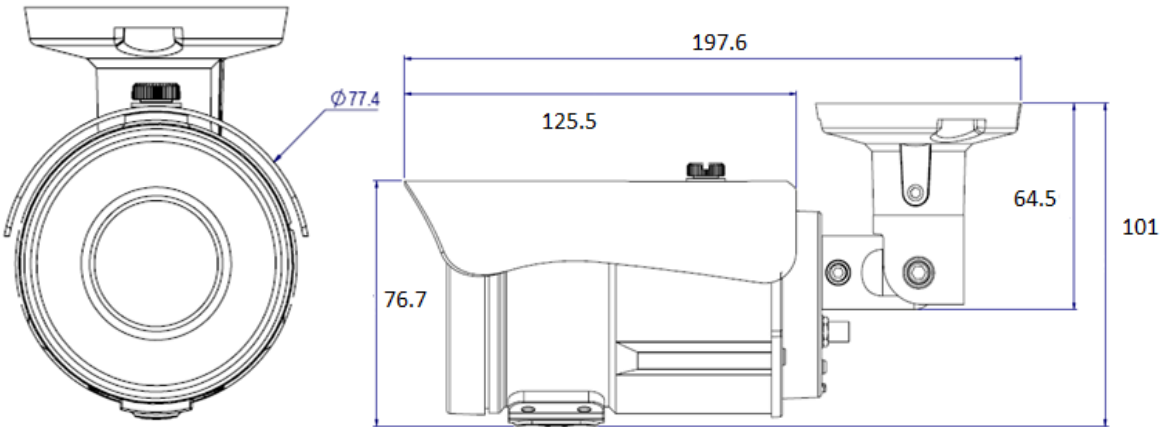

# Design Features

External zoom / Focus adjustment

External SD card slot with cover

# Dimension