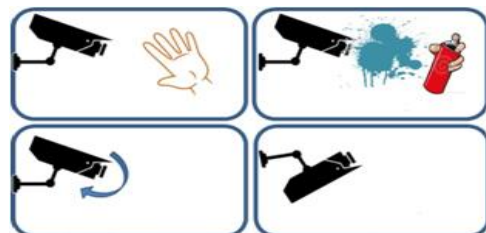

### Feature

- H.264 2MP/30fps, Sony Xarina E Solution/Exmor CMOS Sensor
- Excellent night vision performance with low noise (3D-De Noise)
- Built-in varifocal lens 2.8-12mm
- ESD & surge protection design
- Support SD card continuous recording
- 3 areas motion detection & 3 areas privacy mask
- 3 steps IR control
- Day/night profile adjustment
- 3-Axis bracket included
- Cold start heater built-in option and weather proof IP66
- Mobile view support (push video)
- POE support
- ONVIF compliant

3-step IR Intensity

Excellent low light

Distortion Correction

Tampering Detection