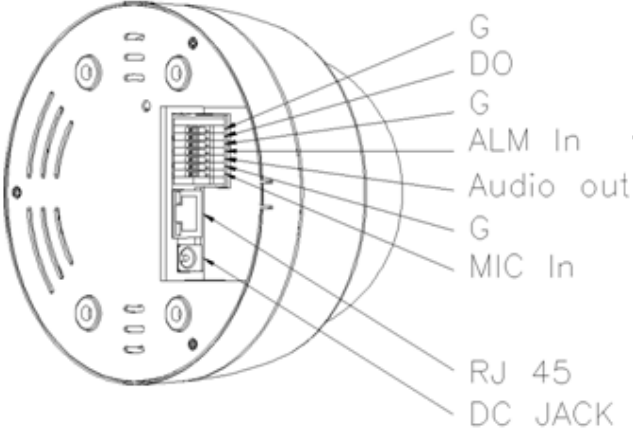

Dimension

Accessories