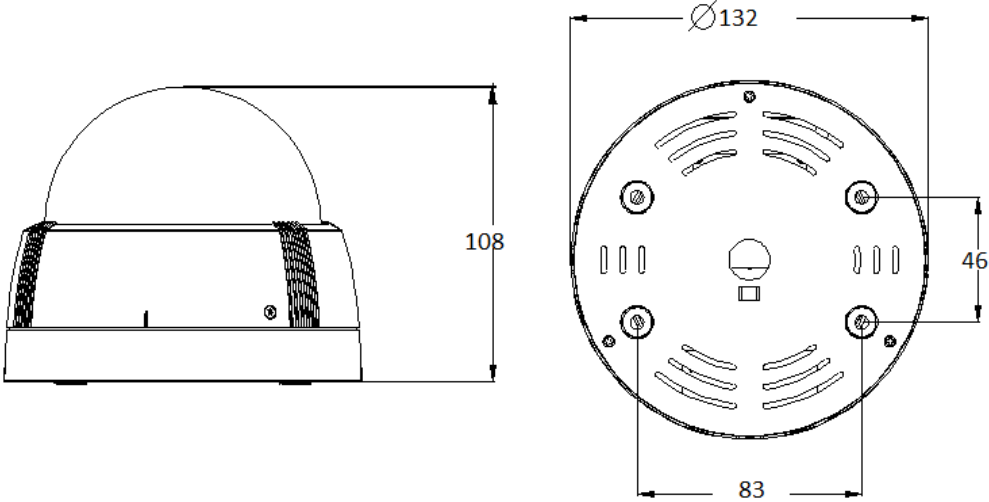

Dimension

Accessories