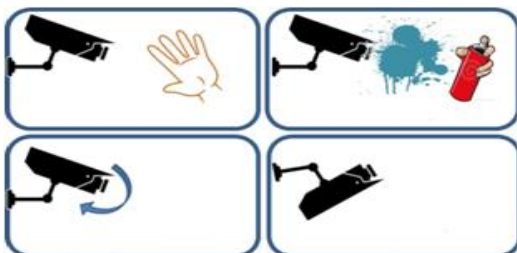

Tampering Detection