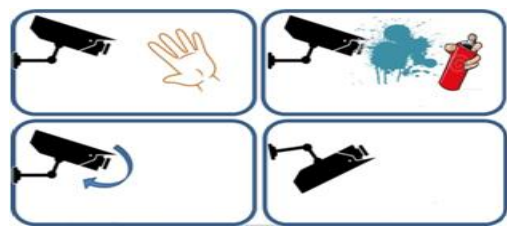

Tampering Detection