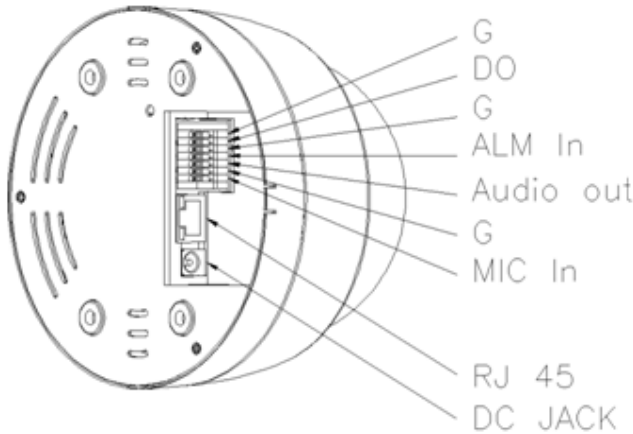

Dimension

Accessories