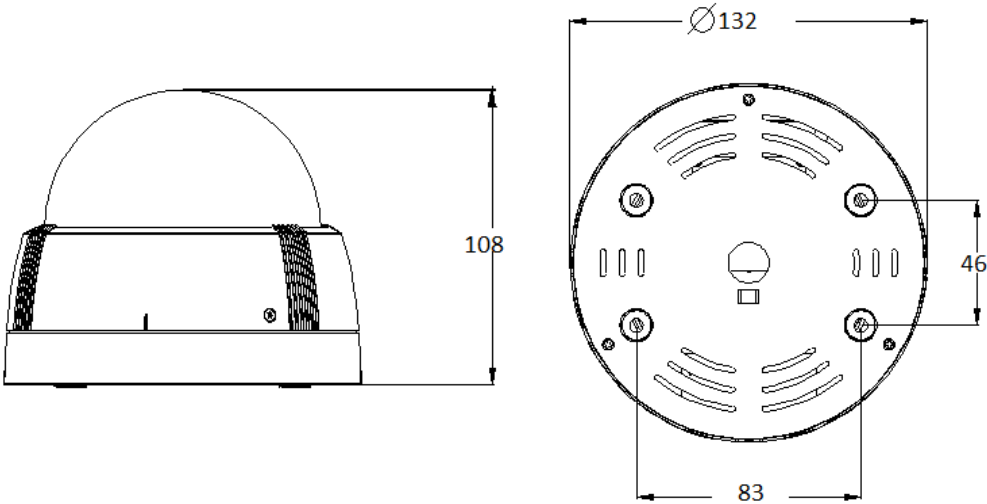

Dimension

Accessories