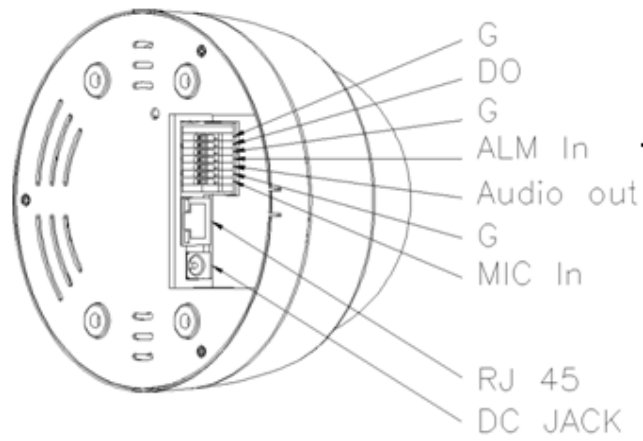

Dimension

Accessories