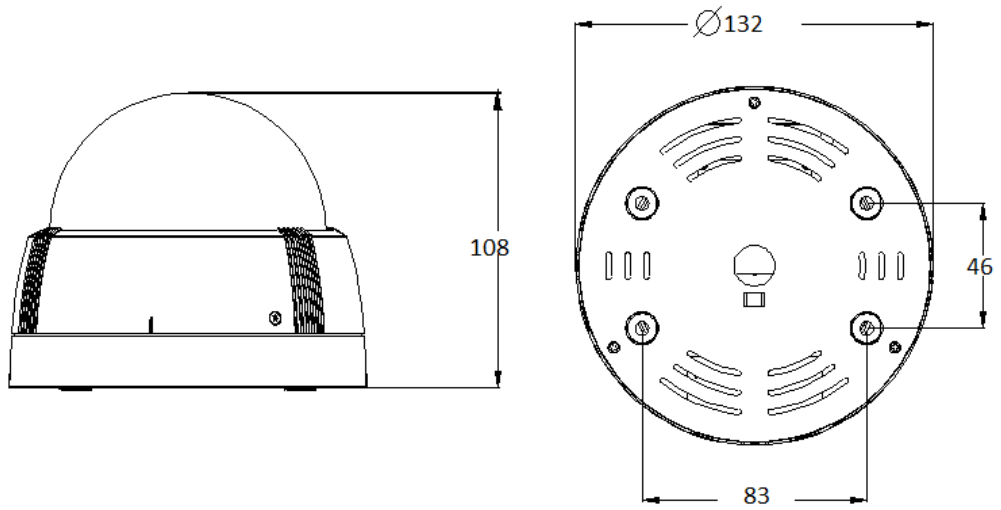

Dimension

Accessories