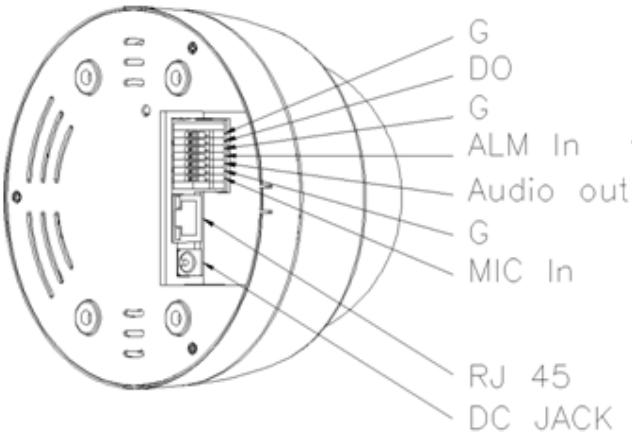

Dimension

Accessories