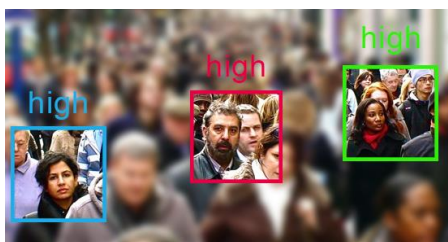

Low Bandwidth

Save Until 50% of HDD Space

Tampering Detection

IR Optimizer

Region of Interest for 3 areas

Digital Image Stabilization

Specification

YUC-KL82