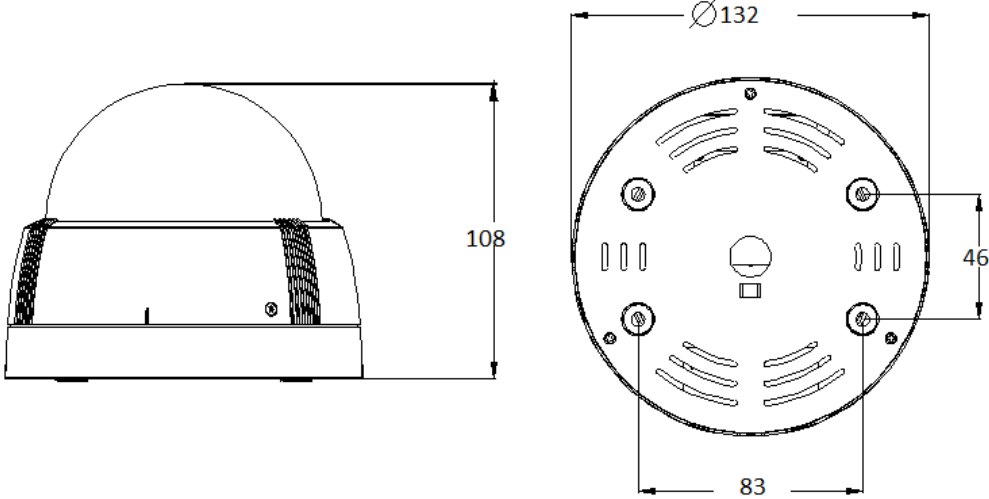

Dimension

Accessories