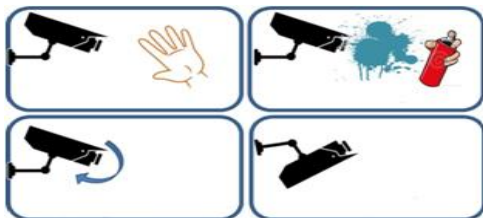

H.265 4MP IP DOME CAMERA

YUC-KL82

Feature

- H.265 compression saves bandwidth up to 50%
- 4MP (2592x1520) 25fps real time
- Excellent night vision performance with low noise
- Built-in varifocal lens 2.8-12mm
- ROI (Region of Interest) function
- ESD & surge protection design
- Support SD card continuous recording up to 64G
- Tampering detection & 3 motion area setup
- Day/night profile adjustment
- 3-Axis adjust
- Mobile view support (push video)
- POE support
- ONVIF compliant

Low Bandwidth

Save Until 50% of HDD Space

Tampering Detection

IR Optimizer

Region of Interest for 3 areas

Digital Image Stabilization

Specification

YUC-KL82