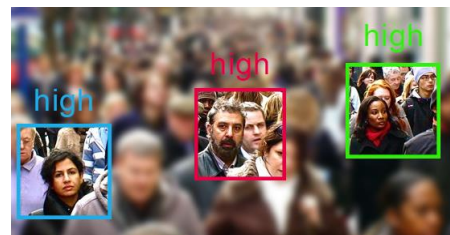

Region of Interest for 3 areas