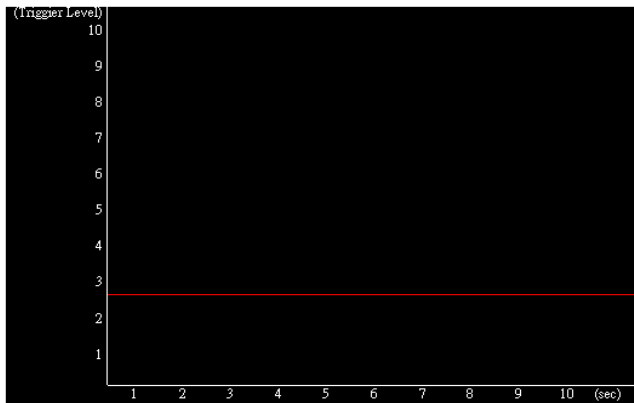

Low Bandwidth

Save Until 50% of HDD Space

Area Setting: Area 1 Area 2 Area 3
 Sensitivity: 10(High) 6 4

Activate motion time: 1 sec

Preview Area1 Area2 Area3

Motion Detection area/sensitivity/motion time adjust and preview