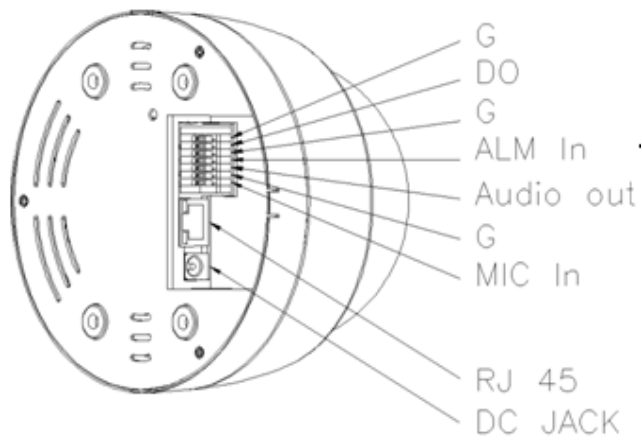

Dimension

Accessories