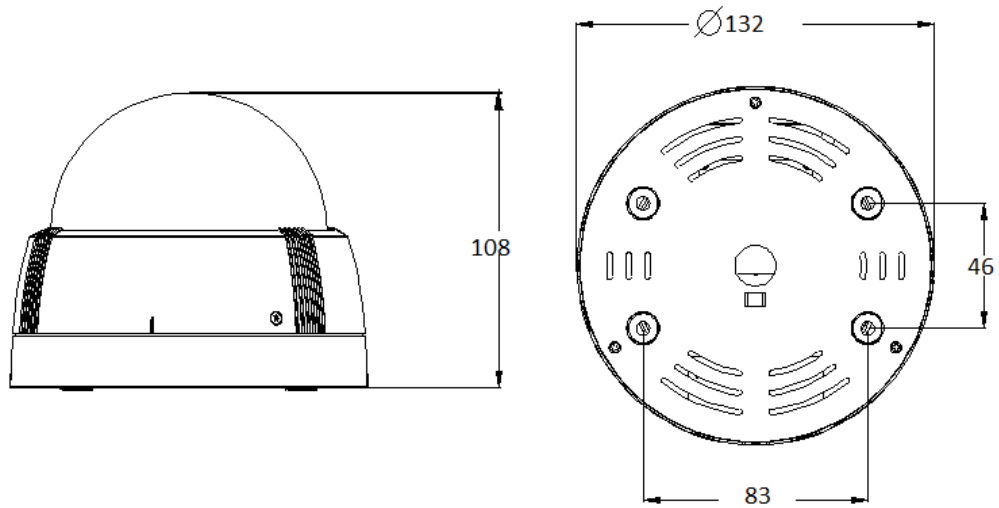

Dimension

Accessories