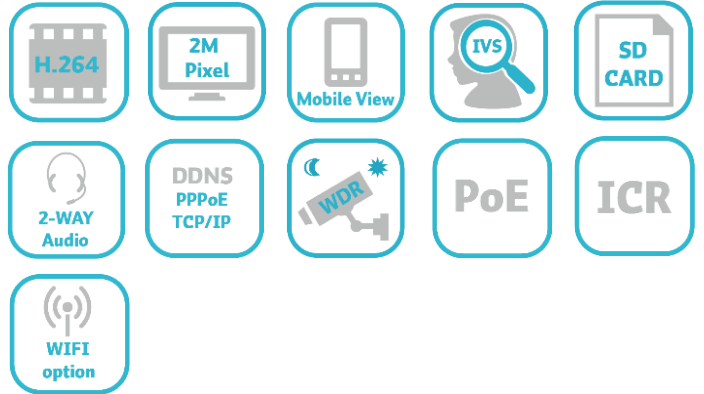

2MP 60FPS IP BOX CAMERA

YUC-H6A6

Feature

- H.264 2MP/1080P 60fps, Sony Xarina solution/ Exmor CMOS sensor
- True WDR and digital image stabilizer
- Built-in IVS for Intrusion, Line-Crossing, Unattended-Object, Missing-Object face and tempering detection.
- Low noise and high sensitivity
- ESD & surge protection design
- Support SD card continuous recording up to 64G
- Day & night profile with separate setting
- Analogue output
- Mobile view support (push video)
- POE support
- ONVIF compliant