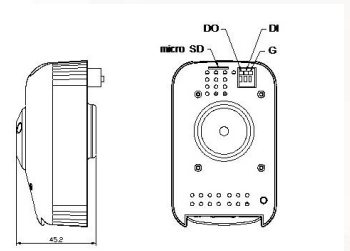

Certificate : CE , FCC , RoHS

*No SD card slot & local storage function for Argentina