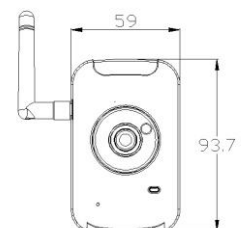

| | | |
|----------------|---------------------------------|--|
| Server | Compression | Triple streams : H.264/MPEG-4/JPEG |
| | Pixel (H x V) | 1920x1080 / 1280x720 / 640x480 / 320x240 / 176x144 |
| | Traffic Control | 32/48/64/96/128/192/256/320/384/448/512/576/640/704/768Kbps 1/1.5/2/2.5/3/3.5/4/5/6/7/8Mbps |
| | Max. Frame Rate | (25fps) 1920x1080 / 1280x720 / 640x480 / 320x240 / 176x144 |
| | Safety | User-ID and password |
| | Protocols | Ipv4/v6 / HTTP / HTTPS / QoS Layer 3 level / FTP / SMTP / Bonjour / UPnP / SNMPv1/v2c/v3 DNS / DDNS / NTP / RTSP / RTP / UDP / IEEE 802.1x / DHCP / Access list filtering |
| | Number of User | Max. 10 connections for singal video |
| | Storage Capacity | Micro SD / FTP / NAS (Samba) |
| | Alerting | SMTP / FTP / HTTP / Micro SD |
| | Pre / Post Alarm | Pre (0,1,2,3,4,5)/ Post (0,1,2,3,4,5,10) seconds |
| | Release for alarm | Motion detection/ I/O / schedule |
| Network Camera | Image Pick-up Device | 1/2.7" Progressive scan CMOS sensor 2 Mega pixel |
| | Shutter Time | outdoor / indoor / 1/30 , 1/50 , 1/60 , 1/100 , 1/125 , 1/250 , 1/500 , 1/1000) |
| | Min Illum | 0.5 Lux |
| | Optical Lens | 4.2mm / F1.6 |
| | Day / Night | Light Sensor Mode / Color Mode(Day) / B/W Mode(Night) / Times Mode / Synchronize with DI Input |
| Audio | Audio | 2-way-halfduplex |
| | Audio Compression | G.711(64Kbps) / G.726(24Kbps) / G.726(32Kbps) |
| | Adjust Volume | Mic-in / Line-out web adjustable |
| | Audio In | Mic built-in |
| Audio Out | 3.5mm phone jack (Support 2way) | |
| Terminal | Network Interface | Ethernet (10Base-T/100Base-Tx) / PoE / WiFi-802.11(b/g/n) |
| | External Port | DI / DO |
| | SD Card | Micro SD (up tp 32GB) |
| General | Operation Voltage | 12V DC : max. 2.3W PoE(802.3af above) : max. 2.9W |
| | Dimen./Weight | 59(mm) x 93.7(mm)x 45.5(mm) / @ 150g / 12pcs per carton |
| | Operation Temp. | -10°C ~ +45°C |