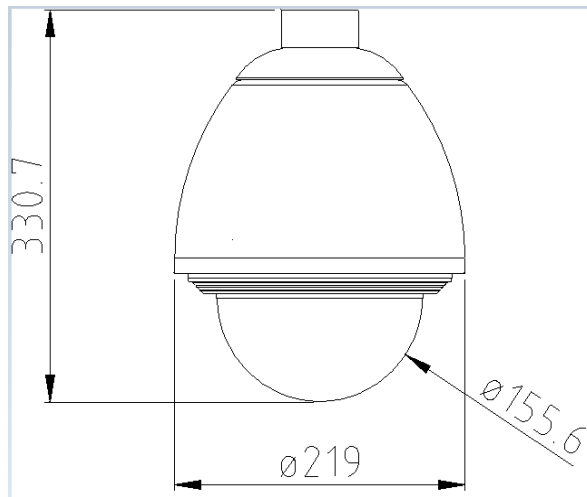

Point-To-Go

Patrol

Cruise

Privacy Mask

Specification

YUC-HX18-O

Server	Compression	H.264 / MJPEG
	Resolution	1920x1080 / 1280x720 / 640x480 / 320x240 / 176x144
	Traffic Control	32K ~ 10Mbps
	Max. Frame Rate	(30fps) 1920x1080
	Safety	User-ID and password
	Protocols	IPv6, IPv4, HTTP, HTTPS, SNMP, QoS/DSCP, Access list, IEEE 802.1X, RTSP, TCP/ IP, UDP, SMTP, FTP, PPPoE, DHCP, DDNS, NTP, UPnP, 3GPP, SAMBA
	Number of User	Max. 10 connections
	Storage Capacity	Micro SD / FTP / NAS(Samba) / E-mail
	Alerting	SMTP / FTP / HTTP / Micro SD
	Pre / Post Alarm	Pre(0,1,2,3,4,5) / Post(0,1,2,3,4,5,10)seconds
	Release for alarm	Motion detection/ I/O / Schedule
Network Camera	Sensor	1/2.8" SONY Exmor CMOS sensor 2 Megapixel
	Optical Lens	18X optical zoom lens / f=4.7 - 84.6mm / F1.6 - 2.8
	Shutter Time	1/30~1/5000
	Min Illum	0.05 Lux(Color) / 0.005 Lux(B/W)
	Sense-Up	N/A
	Pan / Tilt Range	Pan: 360° / Tilt: 0°~180° auto flip
	Manual Control Speed	Pan: 0.45°~90°/s / Tilt: 0.35°~45°/s
	Day / Night	Auto / Color / B/W / Time Mode with auto ICR
	Intelligent Video	D-WDR / Cruise / Point-To-Go / Diagonal Movement / Preset Point (Patrol Group) / De-fog / Privacy Mask
Audio	Audio	2-way
	Audio Compression	G.711(64K) / G.726(24K) / G.726(32Kbps)
	Adjust Volume	Mic-in / Line-out web adjustable
	Audio In	Interior line in (Support 2-way)
	Audio Out	Interior line out (Support 2-way)
Terminal	Network Interface	Ethernet(10Base-T/100Base-Tx) / PoE
	Video Interface	--
	External Port	4 DI / 1 DO
	SD Card	Micro SD(Up to 64GB)
General	Operation Voltage	AC 24V Max: 15.8W PoE Max: 16.09W
	Dimen./Weight	219mm(φ) x 330.7mm(H) / 3.5Kg
	Operation Temp.	-20°C ~ + 60°C (without heater)
	Waterproof	IP66

Certificate : CE , FCC , RoHS

*No SD card slot & local storage function for Argentina

Dimension

Accessories (option)

YCK-10DX
USB 3D Keypad

A-JB01
Junction Box

A-CA01
Corner Adapter

A-WM01
Wall Mount Bracket