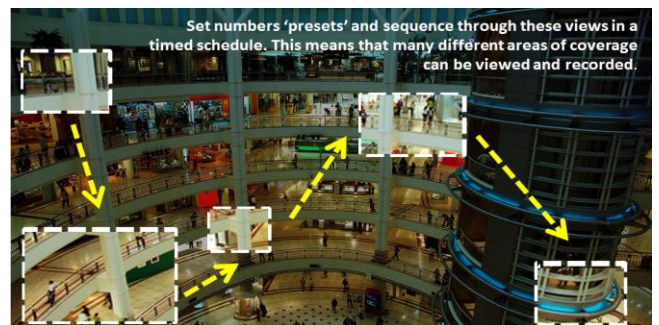

Point-To-Go

Patrol

Cruise

Privacy Mask

Specification

YUC-HX20-O

Server	Compression	H.264 / MJPEG
	Resolution	1920x1080 / 1280x720 / 640x480 / 320x240 / 176x144
	Traffic Control	32K ~ 8Mbps
	Max. Frame Rate	(30fps) 1920x1080
	Safety	User-ID and password
	Protocols	IPv6, IPv4, HTTP, HTTPS, SNMP, QoS/DSCP, Access list, IEEE 802.1X, RTSP, TCP/ IP, UDP, SMTP, FTP, PPPoE, DHCP, DDNS, NTP, UPnP, 3GPP, SAMBA
	Number of User	Max. 10 connections
	Storage Capacity	Micro SD / FTP / NAS(Samba) / E-mail
	Alerting	SMTP / FTP / HTTP / Micro SD
	Pre / Post Alarm	Pre(0,1,2,3,4,5) / Post(0,1,2,3,4,5,10)seconds
	Release for alarm	Motion detection/ I/O / Schedule
Network Camera	Sensor	1/2.8" SONY Exmor CMOS sensor 2 Megapixel
	Optical Lens	20X optical zoom lens / f=4.7 - 94mm / F1.6 - 3.5
	Shutter Time	1/100 ~ 1/10000
	Min Illum	0.02 Lux(Color) / 0.001 Lux(B/W)
	Sense-Up	Off / On
	Pan / Tilt Range	Pan: 360° / Tilt: 0°~180° auto flip
	Manual Control Speed	Pan: 0.45°~90°/s / Tilt: 0.35°~45°/s
	Day / Night	Auto / Color / B/W / Time Mode with auto ICR
	Intelligent Video	D-WDR / Cruise / Point-To-Go / Diagonal Movement / Digital Image Stabilizer / Preset Point (Patrol Group) / Privacy Mask
Audio	Audio	2-way
	Audio Compression	G.711(64K) / G.726(24K) / G.726(32Kbps)
	Adjust Volume	Mic-in / Line-out web adjustable
	Audio In	Interior line in (Support 2-way)
	Audio Out	Interior line out (Support 2-way)
Terminal	Network Interface	Ethernet(10Base-T/100Base-Tx) / PoE
	Video Interface	--
	External Port	4 DI / 1 DO
	SD Card	Micro SD(Up to 64GB)
General	Operation Voltage	AC 24V Max: 15.8W PoE Max: 16.09W
	Dimen./Weight	219mm(φ) x 330.7mm(H) / 3.5Kg
	Operation Temp.	-20°C ~ +55°C (without heater)
	Waterproof	IP66