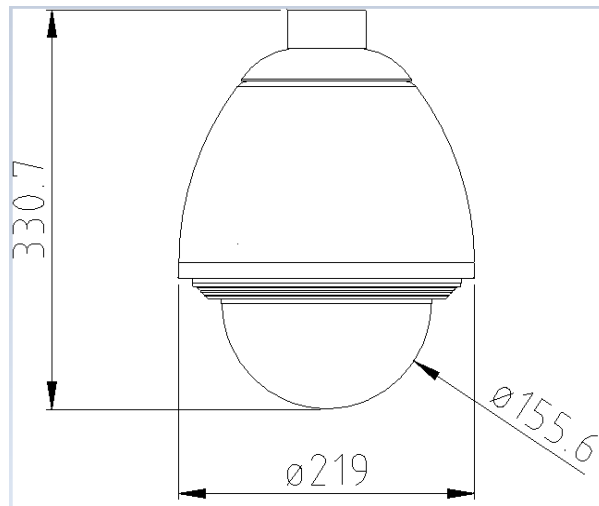

Point-To-Go

Patrol

Cruise

Privacy Mask

Specification

YUC-HX20-O

Server	Compression	H.264 / MJPEG
	Resolution	1920x1080 / 1280x720 / 640x480 / 320x240 / 176x144
	Traffic Control	32K ~ 8Mbps
	Max. Frame Rate	(30fps) 1920x1080
	Safety	User-ID and password
	Protocols	IPv6, IPv4, HTTP, HTTPS, SNMP, QoS/DSCP, Access list, IEEE 802.1X, RTSP, TCP/ IP, UDP, SMTP, FTP, PPPoE, DHCP, DDNS, NTP, UPnP, 3GPP, SAMBA
	Number of User	Max. 10 connections
	Storage Capacity	Micro SD / FTP / NAS(Samba) / E-mail
	Alerting	SMTP / FTP / HTTP / Micro SD
	Pre / Post Alarm	Pre(0,1,2,3,4,5) / Post(0,1,2,3,4,5,10)seconds
	Release for alarm	Motion detection/ I/O / Schedule
Network Camera	Sensor	1/2.8" SONY Exmor CMOS sensor 2 Megapixel
	Optical Lens	20X optical zoom lens / f=4.7 - 94mm / F1.6 - 3.5
	Shutter Time	1/100 ~ 1/10000
	Min Illum	0.02 Lux(Color) / 0.001 Lux(B/W)
	Sense-Up	Off / On
	Pan / Tilt Range	Pan: 360° / Tilt: 0°~180° auto flip
	Manual Control Speed	Pan: 0.45°~90°/s / Tilt: 0.35°~45°/s
	Day / Night	Auto / Color / B/W / Time Mode with auto ICR
	Intelligent Video	D-WDR / Cruise / Point-To-Go / Diagonal Movement / Digital Image Stabilizer / Preset Point (Patrol Group) / Privacy Mask
Audio	Audio	2-way
	Audio Compression	G.711(64K) / G.726(24K) / G.726(32Kbps)
	Adjust Volume	Mic-in / Line-out web adjustable
	Audio In	Interior line in (Support 2-way)
	Audio Out	Interior line out (Support 2-way)
Terminal	Network Interface	Ethernet(10Base-T/100Base-Tx) / PoE
	Video Interface	--
	External Port	4 DI / 1 DO
	SD Card	Micro SD(Up to 64GB)
General	Operation Voltage	AC 24V Max: 15.8W PoE Max: 16.09W
	Dimen./Weight	219mm(φ) x 330.7mm(H) / 3.5Kg
	Operation Temp.	-20°C ~ +55°C (without heater)
	Waterproof	IP66

Certificate : CE , FCC , RoHS

*No SD card slot & local storage function for Argentina

Dimension

Accessories (option)

YCK-10DX
USB 3D Keypad

A-JB01
Junction Box

A-CA01
Corner Adapter

A-WM01
Wall Mount Bracket