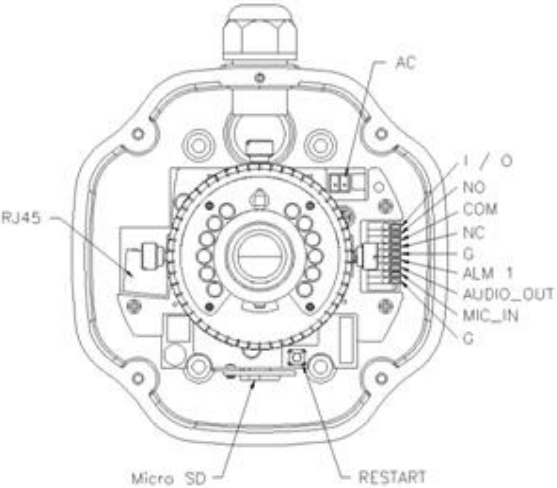

Certificate : CE , FCC , RoHS

*No SD card slot & local storage function for Argentina

Dimension

Accessories

YUK-D07
L-Type bracket (option)