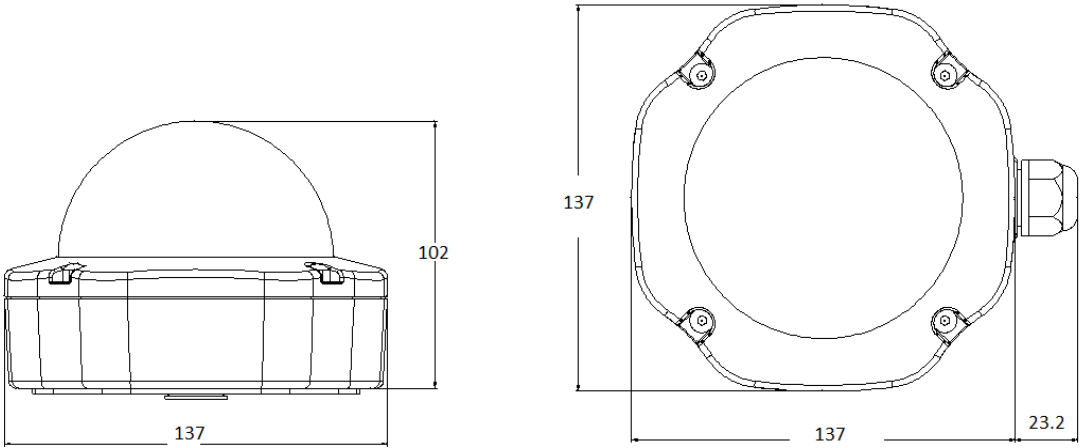

Certificate : CE , FCC , RoHS

*No SD card slot & local storage function for Argentina

Dimension

Accessories

YUK-D07
L-Type bracket (option)