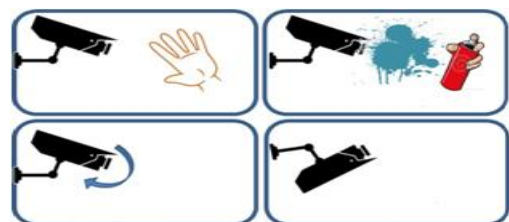

Tampering Detection