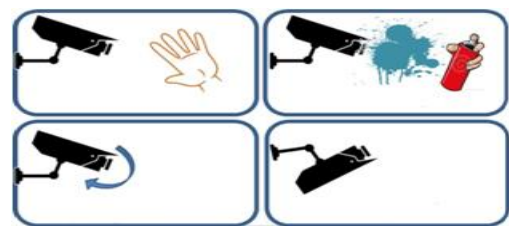

### Feature

- H.264 4K2K (3840 x 2160) 15fps IP Camera for exceptional detail
- Advanced compression technology reduce 20% bandwidth
- Tampering detection & 3 motion area setup
- Built-in varifocal lens 3-10.5mm
- ESD & Surge protection design
- Support SD card continuous recording up to 64G
- 3 steps IR control
- Day/night profile adjustment
- 3-Axis bracket included
- Vandal proof & Weather proof IP66
- Heater built-in option
- Mobile view support (push video)
- POE support
- ONVIF compliant

3-step IR Intensity

Save Until 20% of HDD Space

Privacy Mask

Tampering Detection