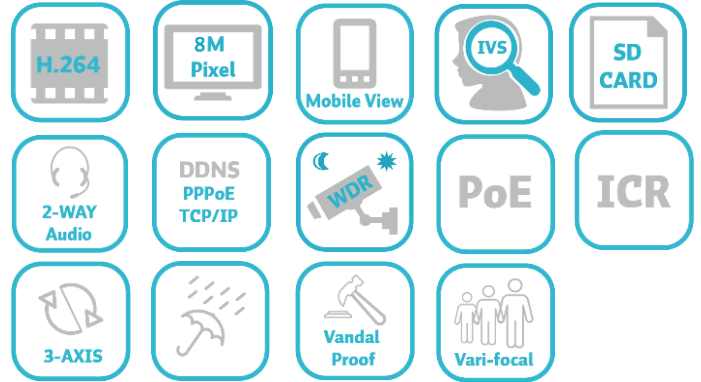

# 4K2K IP VANDAL DOME CAMERA

### Feature

- H.264 4K2K (3840 x 2160) 15fps IP Camera for exceptional detail
- Advanced compression technology reduce 20% bandwidth
- Tampering detection & 3 motion area setup
- Built-in varifocal lens 3-10.5mm
- ESD & Surge protection design
- Support SD card continuous recording up to 64G
- 3 steps IR control
- Day/night profile adjustment
- 3-Axis bracket included
- Vandal proof & Weather proof IP66
- Heater built-in option
- Mobile view support (push video)
- POE support
- ONVIF compliant