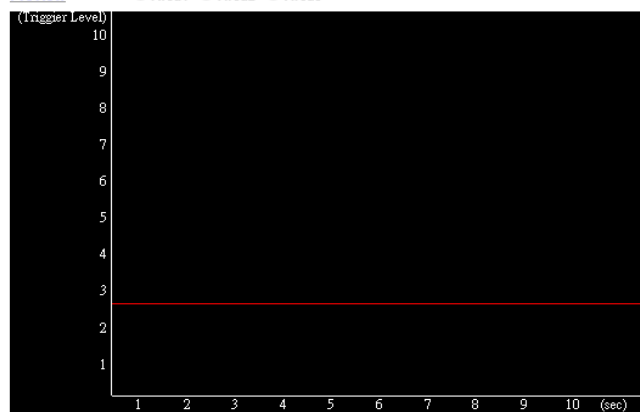

Low Bandwidth

Save Until 50% of HDD Space

Area Setting: Area 1 Area 2 Area 3

Sensitivity: 10(High) 6 4

Activate motion time: 1 sec

Motion Detection area/sensitivity/motion time adjust and preview

IR Optimizer & 3 steps IR adjust