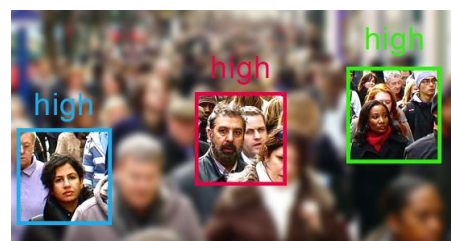

H.265 5MP IP VANDAL DOME CAMERA

YUC-Ki88

Feature

- H.265 compression saves bandwidth up to 50%
- 5MP (2592x1944) 30fps real time
- Excellent night vision performance with low noise
- Built-in varifocal lens 3~10.5 mm
- ROI (Region of Interest) function for quality and FPS
- ESD & surge protection design
- Support SD card continuous recording
- Motion detection (area/sensitivity/motion time adjust and preview)
- Day/night profile adjustment
- 3-Axis adjust
- Vandal proof & weather proof IP66
- Heater built-in option
- Mobile view support (push video)
- POE support
- ONVIF compliant

Low Bandwidth

Save Until 50% of HDD Space

Area Setting: Area 1 Area 2 Area 3

Sensitivity: 10(High) 6 4

Activate motion time: 1 sec

Motion Detection area/sensitivity/motion time adjust and preview

IR Optimizer & 3 steps IR adjust