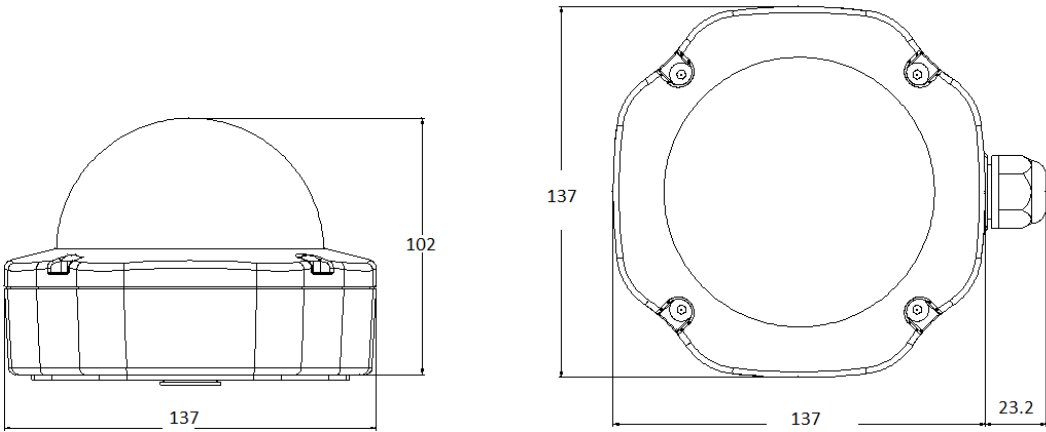

Dimension

Accessories