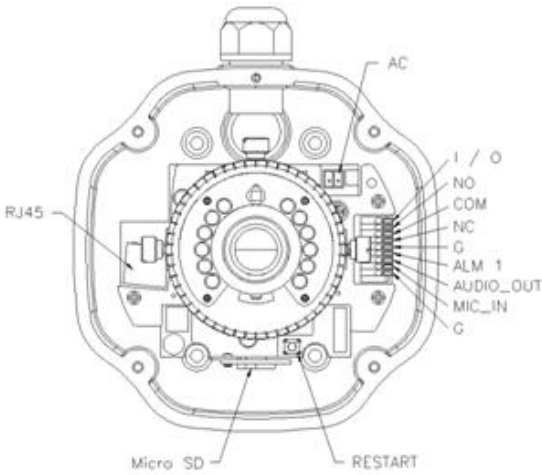

Dimension

Accessories